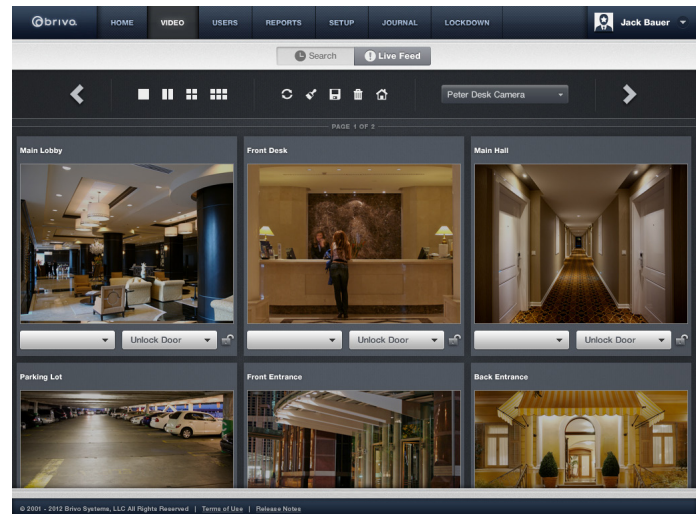

Brivo OnAir Video

Online Video Recording for Brivo OnAir®

Easy, Affordable Video

Brivo OnAir Video significantly extends Brivo OnAir, providing centralized video storage alongside hosted access control. View live or event-related video at a fraction of the cost of traditional hardware DVRs. Brivo OnAir Video is available to all Brivo OnAir customers. All that's needed is the camera!

Brivo OnAir Video supports up to six cameras per broadband connection, and an unlimited number within your Brivo OnAir account. Since Brivo OnAir supports multiple locations simultaneously, you can now view all of your cameras from a single centrally managed account! The fully integrated video is viewed from within Brivo OnAir, and video is linked directly to access events, eliminating the need to search for specific video events.

Feature Highlights

- Live Door/Device Monitoring from anywhere
- Quickly view video clips associated with access and sensor events
- Download video clips to email or save
- Video stored in secure data center
- Sets up in minutes
- 1, 2, 4, or 6 up display via a Web browser
- Open a door directly from the console display

Service and Support

- User manual and quick-start guide
- Context-sensitive online help
- Custom online training available

Brivo OnAir Video is perfect for:

- Large businesses with multiple locations
- Small businesses
- Property managers
- Education facilities
- Retail areas with limited staff presence
- Any business or facility with:
 - Lobbies and other entryways
 - Reception areas that may be unstaffed at times
 - Elevator lobbies and building garage access
 - Loading docks and warehouse entrances