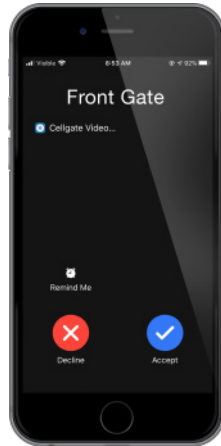

MULTI-TENANT

WATCHMAN®

Your Virtual Security Guard

WXL

model

Can integrate with CellGate external cameras

ADVANCED TELEPHONE ENTRY with LIVE STREAMING VIDEO

WXL Surface Mount

Can integrate w/CellGate external cameras

Surface Mount

AA1XLSM ATT
AA1XLSM VZN
AA1XLSM INT

Flush Mount Kits[†]

ENC-WFM1003 ENC-WFM1005
ENC-WFM1004 ENC-WFM1006

CELLGATE EXCLUSIVES

- Streaming cellular video telephone entry
- Integrates with up to 3 external cameras
- Voice Mail Intelligence - VMI
System ignores voice mail and continues call group
- Verizon or AT&T LTE service (No VoIP fees required)
- Ships with both AT&T & Verizon SIM cards
- Prop open notification *if gate is left open more than 3 minutes*

WXL Pedestal Mount

Can integrate w/CellGate external cameras

Pedestal Mount

AA1XLPE ATT
AA1XLPE VZN
AA1XLPE INT

NEW WXL FEATURES

QR CODE VISITOR MANAGEMENT

SMART SCREEN CALL MANAGEMENT

⚡ Add up to 2 additional Weigand expansion ports per device

⚡ Smart Screen Call Management

Customizable touch screen call options, for improved visitor management.

ADDITIONAL FEATURES

- Brilliant 11" color touchscreen
- Built-in HID card reader
- 1 native 26-bit Wiegand expansion port
- Built-in postal lock
- Up to 3,000 directory listings
- Calls up to 6 app video contacts and 3 voice-only numbers per directory listing
- 30,000 local codes and 64,000 non-local codes