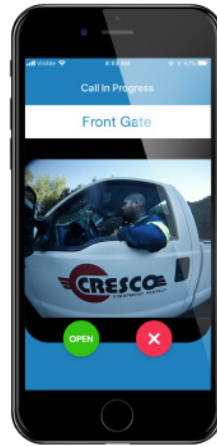

MULTI-TENANT

WATCHMAN®

Your Virtual Security Guard

WXL

model

Can integrate with CellGate external cameras

ADVANCED TELEPHONE ENTRY with LIVE STREAMING VIDEO

WXL Surface Mount

Can integrate w/CellGate external cameras

Surface Mount

AA1XLSM ATT
AA1XLSM VZN
AA1XLSM INT

Flush Mount Kits[†]

ENC-WFM1003 ENC-WFM1005
ENC-WFM1004 ENC-WFM1006

CELLGATE EXCLUSIVES

- Streaming cellular video telephone entry
- Integrates with up to 3 external cameras
- Voice Mail Intelligence - VMI
System ignores voice mail and continues call group
- Verizon or AT&T LTE service (No VoIP fees required)
- Ships with both AT&T & Verizon SIM cards
- Prop open notification *if gate is left open more than 3 minutes*

WXL Pedestal Mount

Can integrate w/CellGate external cameras

Pedestal Mount

AA1XLPE ATT
AA1XLPE VZN
AA1XLPE INT

NEW WXL FEATURES

QR CODE VISITOR MANAGEMENT

SMART SCREEN CALL MANAGEMENT

⚡ Add up to 2 additional Weigand expansion ports per device

⚡ Smart Screen Call Management

Customizable touch screen call options, for improved visitor management.

ADDITIONAL FEATURES

- Brilliant 11" color touchscreen
- Built-in HID card reader
- 1 native 26-bit Wiegand expansion port
- Built-in postal lock
- Up to 3,000 directory listings
- Calls up to 6 app video contacts and 3 voice-only numbers per directory listing
- 30,000 local codes and 64,000 non-local codes